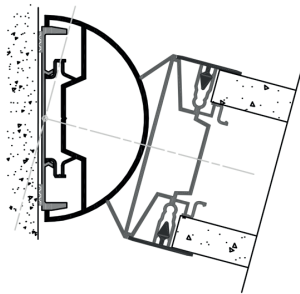

NEW HALF-MOON PROFILE

Multifunctional, the new "half-moon" profile offer many new possibilities in the layout of your solid and glazed walls.

Available now

For any further information,
do not hesitate to contact us.

1. As an alternative to the assembling of a tube + variable angle starts, it turns out to be more aesthetical and more economical when used to start a wall at an angle.

2. It can also be used as a rounded wall end, to change the usual flat end profile.

3. In some cases, it can be used as a more economical way to construct 2-directions variable angles or Y-shaped junctions.