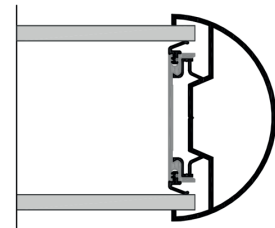

NEW HALF-MOON PROFILE

Multifunctional, the new "half-moon" profile offer many new possibilities in the layout of your solid and glazed walls.

Available now

For any further information,
do not hesitate to contact us.

1. As an alternative to the assembling of a tube + variable angle starts, it turns out to be more aesthetical and more economical when used to start a wall at an angle.

2. It can also be used as a rounded wall end, to change the usual flat end profile.

3. In some cases, it can be used as a more economical way to construct 2-directions variable angles or Y-shaped junctions.